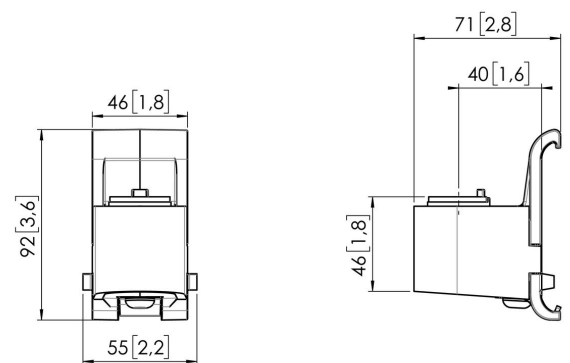

MOMO C203 Adapter for Interface Bar Components (Black)

Key Benefits

- Height Adjustable
- Suitable for one, two or a whole series of monitors
- Easy install
- Flexible modular system
- TÜV certified / 10-year guarantee

Build your ideal monitor arm. The MOMO C203 Adapter for Interface Bar Components is part of MOMO Motion and Motion+. Specially designed for mounting the monitor arm or interface onto the interface bar. Endless possibilities. Create a multi-monitor set-up with just a few components. Including both straight and angled positions. MOMO monitor arm accessories and components are installed using just one allen (hex) key, cleverly integrated into the product. So you'll always have the right tool at hand.

MOMO C203 Adapter for Interface Bar Components (Black)

Specifications

Article number (SKU)	7162030
Colour	Black
EAN single box	8712285354229
Height	92
Width	55
Depth	71
TÜV certified	Yes
Guarantee	10 years
Rotation stop	True